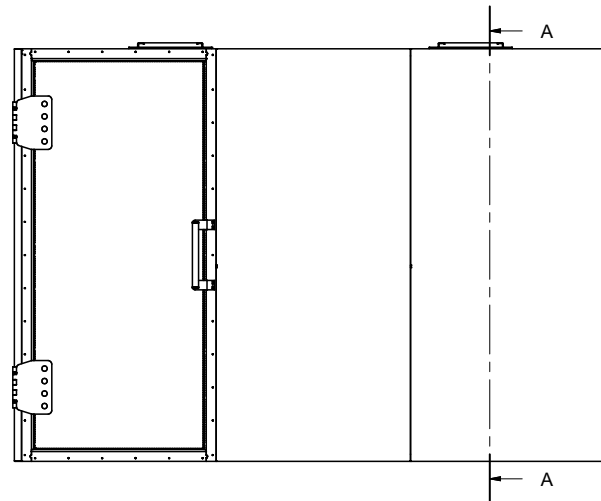

The possible locations for the shielded door are marked green

Front view

Title : Faraday cage 2x3 2181x3354		Scale	Designed : RvdB	Checked :
Projectname : Faraday cage 2x3 2181x3354		1 : 30	Date : 1-12-2022	Date :
Client :		Projection	Project number:	
  WWW.HOLLANDSHIELDING.COM TELEFOON : +31 78 204 9000 FAX : +31 78 204 9008 E-MAIL : INFO@HOLLANDSHIELDING.COM		 1 of 1	Rev. 00	
			Drawing number	
		Faraday cage 2x3 2181x3354