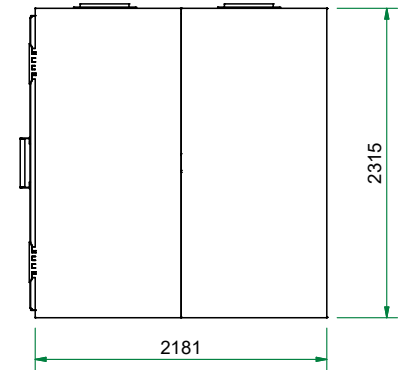

Title : Faraday cage 2x4 2181x4445		Scale 1 : 40	Designed : RvdB	Checked :		
Projectname : Faraday cage 2x4 2181x4445			Date : 5-12-2022	Date :		
Client:		Projection 	A3 Page	Project number:	Rev. 00	
  WWW.HOLLANDSHIELDING.COM TELEFOON : +31 78 204 9000 FAX : +31 78 204 9008 E-MAIL : INFO@HOLLANDSHIELDING.COM				Drawing number		
			1 of 1		Faraday cage 2x4 2181x4445