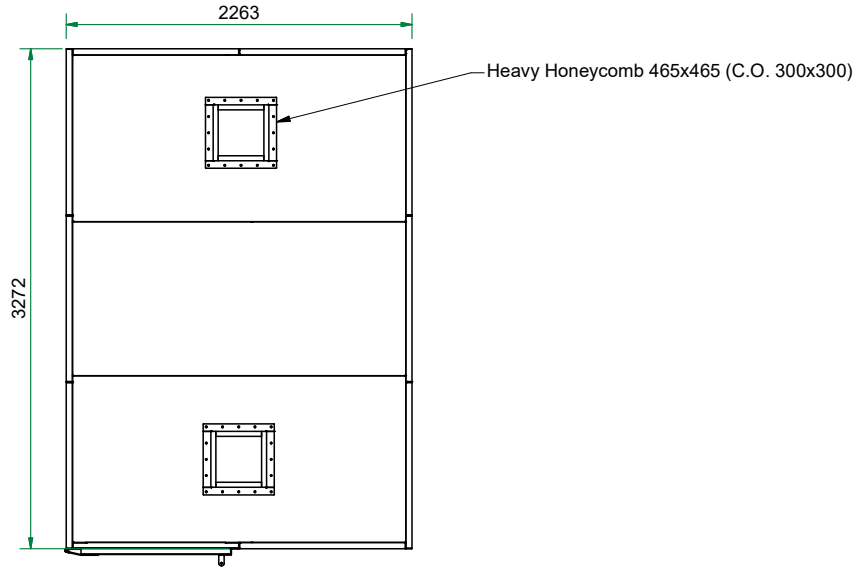

The possible locations for the shielded door are marked green

Top view

Front view

Title : Faraday cage 2x3 2263x3272		Scale 1 : 35	Designed : RvdB	Checked :		
Projectname : Faraday cage 2x3 2263x3272			Date : 30-11-2022	Date :		
Client :		Projection 	A3 Page	Project number:	Rev. 00	
  WWW.HOLLANDSHIELDING.COM TELEFOON : +31 78 204 9000 FAX : +31 78 204 9008 E-MAIL : INFO@HOLLANDSHIELDING.COM				Drawing number		
			1 of 1		PF - 2x3 - 2263x3272