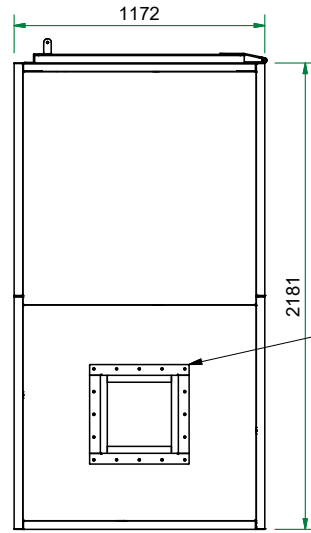

Top View

Front View

Side View

Weight : 362 Kg

Title : Faraday cage 1x1 1090x1172		Scale	Designed : RvdB	Checked :
Projectname : Faraday cage 1x1 1090x1172		1 : 20	Date : 13-4-2023	Date :
Client:		Projection	A3 Page	Project number:
 Holland Shielding Systems BV WWW.HOLLANDSHIELDING.COM TELEFOON : +31 78 204 9000 FAX : +31 78 204 9008 E-MAIL : INFO@HOLLANDSHIELDING.COM				Rev. 00
			1 of 1	
		Faraday cage 1x1 1090x1172		

The possible locations for the shielded door are marked green

Top view

Front view

Right view

Title : Faraday cage 1x2 1090x2263		Scale 1 : 25	Designed : RvdB	Checked :	
Projectname : Faraday cage 1x2 1090x2263			Date : 30-11-2022	Date :	
Client :		Projection 	A3 Page	Project number:	Rev. 00
Holland Shielding Systems BV WWW.HOLLANDSHIELDING.COM TELEFOON : +31 78 204 9000 FAX : +31 78 204 9008 E-MAIL : INFO@HOLLANDSHIELDING.COM				1 of 1	Drawing number