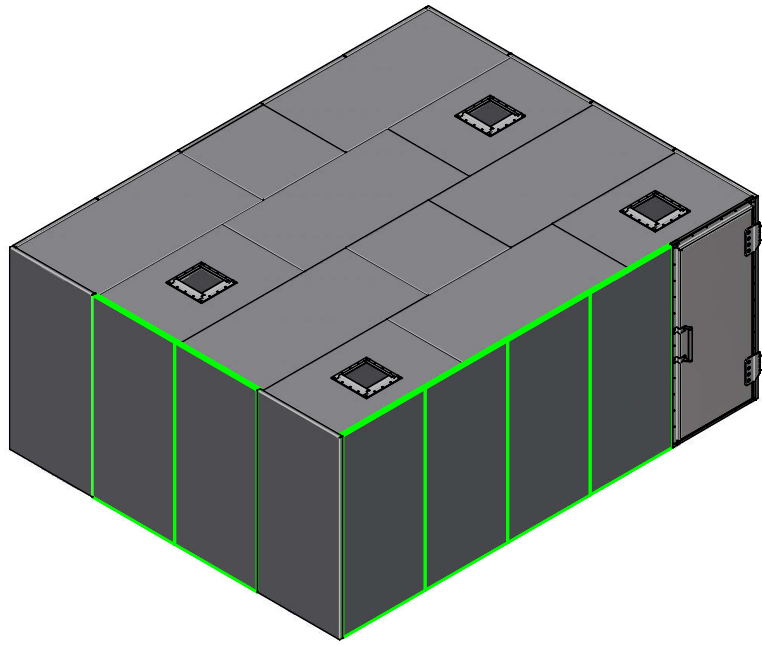

Heavy Honeycomb 465x465 (doorlaat 300x300)_04

The possible locations for the shielded door are marked green