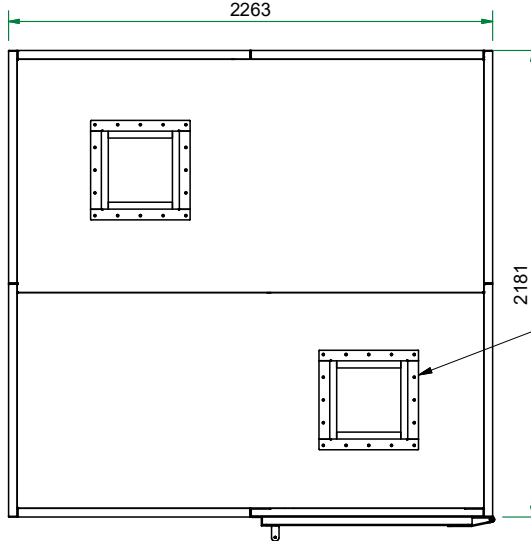

The possible locations for the shielded door are marked green

Top view

Heavy Honeycomb 465x465 (C.O. 300x300)

Front view

Right view

Title : Faraday cage 2x2 2181x2263		Scale 1 : 25	Designed : RvdB	Checked :	
Projectname : Faraday cage 2x2 2181x2263			Date : 30-11-2022	Date :	
Client :		Projection 	A3 Page	Project number:	Rev. 00
 WWW.HOLLANDSHIELDING.COM TELEFOON : +31 78 204 9000 FAX : +31 78 204 9008 E-MAIL : INFO@HOLLANDSHIELDING.COM				Drawing number	
			1 of 1		Faraday cage 2x2 2181x2263