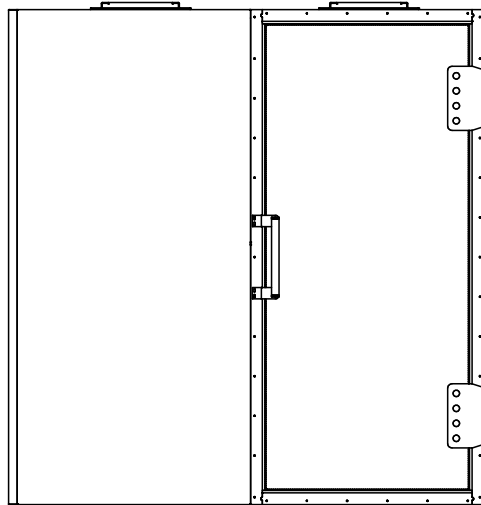

The possible locations for the shielded door are marked green

Heavy Honeycomb 465x465 (C.O. 300x300)

Front view

Title : Faraday cage 2x2 2181x2263		Scale 1 : 25	Designed : RvdB	Checked :	
Projectname : Faraday cage 2x2 2181x2263			Date : 30-11-2022	Date :	
Client :		Projection 	A3 Page	Project number:	Rev. 00
  WWW.HOLLANDSHIELDING.COM TELEFOON : +31 78 204 9000 FAX : +31 78 204 9008 E-MAIL : INFO@HOLLANDSHIELDING.COM				Drawing number	
			1 of 1		Faraday cage 2x2 2181x2263