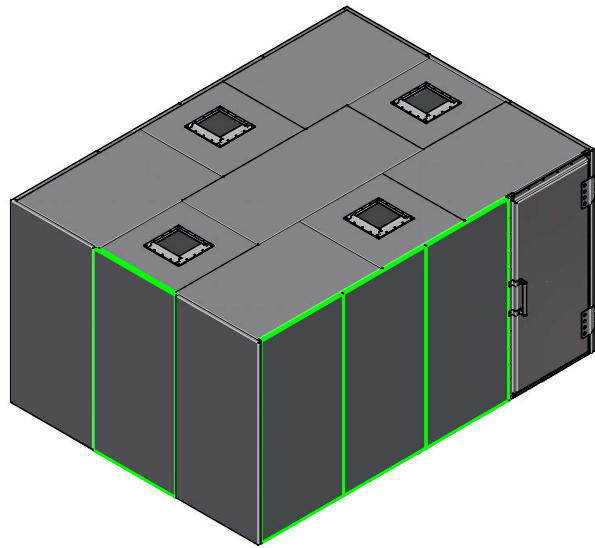

The possible locations for the shielded door are marked green