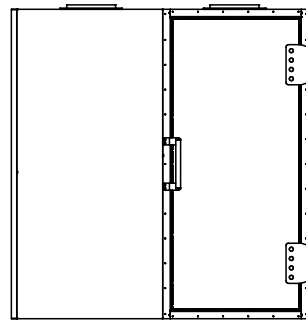

The possible locations for the shielded door are marked green

Front view

Title : Faraday cage 2x4 2263x4363		Scale 1 : 50	Designed : RvdB	Checked :		
Projectname : Faraday cage 2x4 2263x4363			Date : 1-12-2022	Date :		
Client :		Projection 	A3 Page	Project number:	Rev. 00	
  WWW.HOLLANDSHIELDING.COM TELEFOON : +31 78 204 9000 FAX : +31 78 204 9008 E-MAIL : INFO@HOLLANDSHIELDING.COM				1 of 1	Drawing number	Faraday cage 2x4 2263x4363