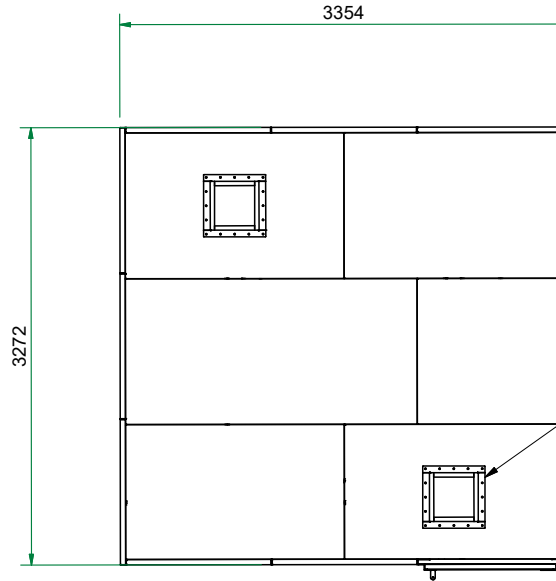

Top view

Heavy Honeycomb 465x465 (C.O. 300x300)