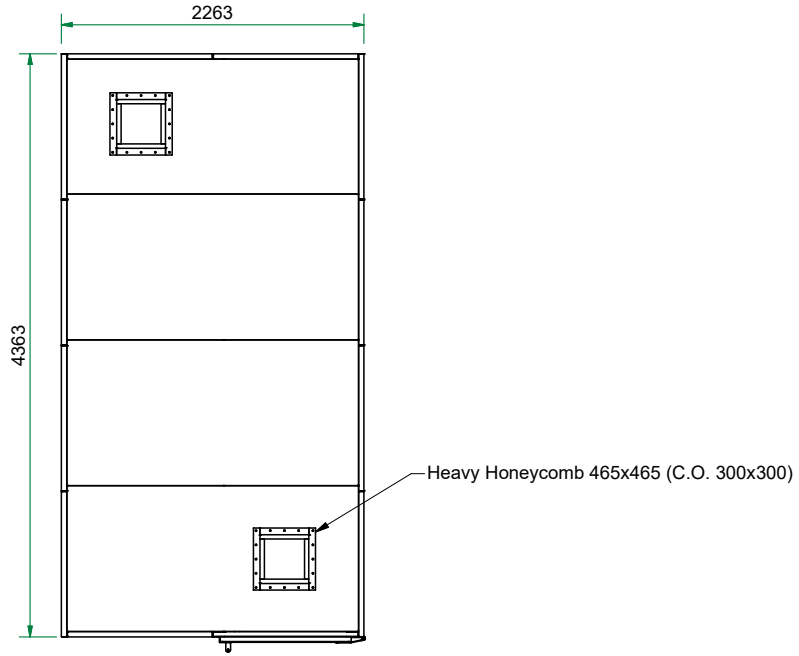

The possible locations for the shielded door are marked green

Top view

Title : Faraday cage 2x4 2263x4363		Scale 1 : 50	Designed : RvdB	Checked :		
Projectname : Faraday cage 2x4 2263x4363			Date : 1-12-2022	Date :		
Client :		Projection 	A3 Page	Project number:	Rev. 00	
  WWW.HOLLANDSHIELDING.COM TELEFOON : +31 78 204 9000 FAX : +31 78 204 9008 E-MAIL : INFO@HOLLANDSHIELDING.COM				1 of 1	Drawing number	Faraday cage 2x4 2263x4363