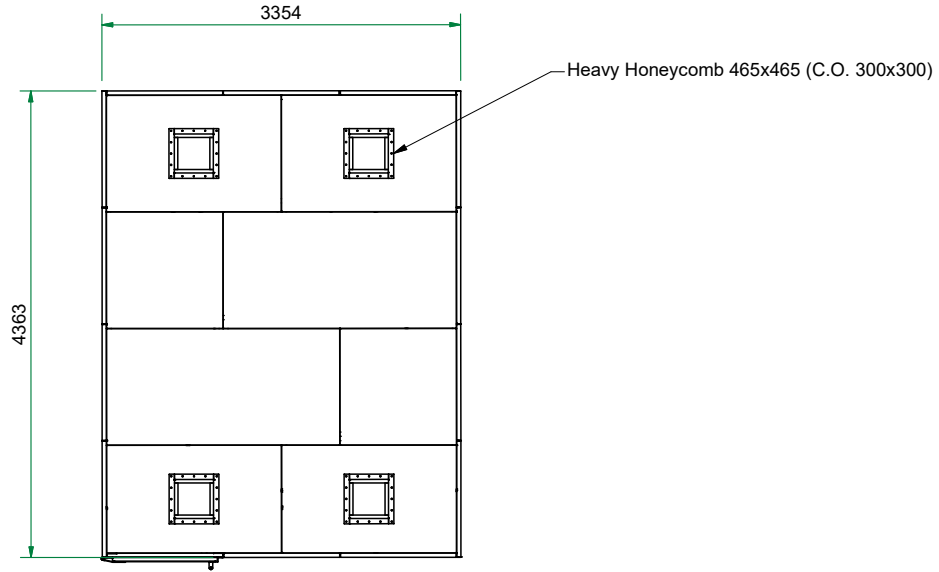

Title : Faraday cage 3x4 3272x4445		Scale 1 : 50	Designed : RvdB	Checked :		
Projectname : Faraday cage 4x3 4363x3354			Date : 9-3-2023	Date :		
Client:		 WWW.HOLLANDSHIELDING.COM TELEFOON : +31 78 204 9000 FAX : +31 78 204 9008 E-MAIL : INFO@HOLLANDSHIELDING.COM	A3 Page	Project number:	Rev. 00	
				1 of 1	Drawing number	
				PF - 4x3 - 4363x3354