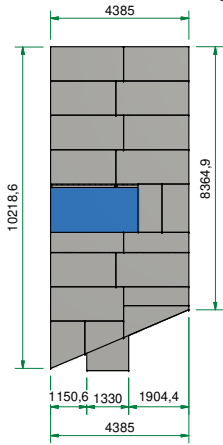

View A

TER ORIENTATIE

Title :	Scale	Designed : MdB	Checked :
Projectname :	1 : 120	Date : 26-7-2019	Date :
Client :	Projection	Page	Project number :
Holland Shielding Systems BV WWW.HOLLANDSHIELDING.COM TELEFOON : +31 78 204 9000 FAX : +31 78 204 9008 E-MAIL : INFO@HOLLANDSHIELDING.COM		1 of 1	Rev. 00
		THIS DRAWING IS THE PROPERTY OF HOLLAND SHIELDING SYSTEMS BV AND IS SUPPLIED ONLY FOR INFORMATION. IT IS NOT ALLOWED TO BE COPIED, REPRODUCED OR DISCLOSED AND NO RIGHTS CAN BE DERIVED FROM THIS DRAWING.