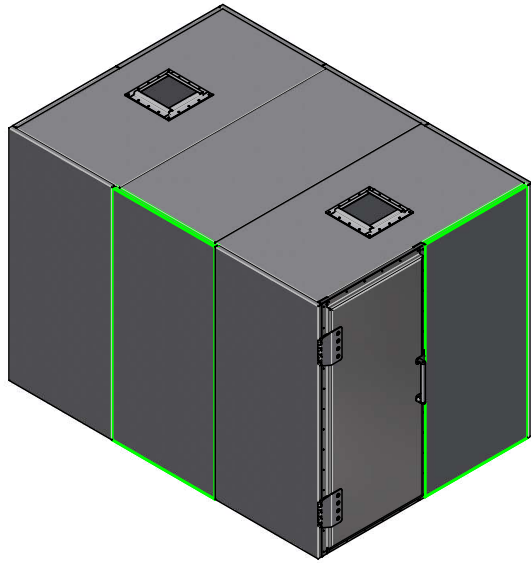

The possible locations for the shielded door are marked green