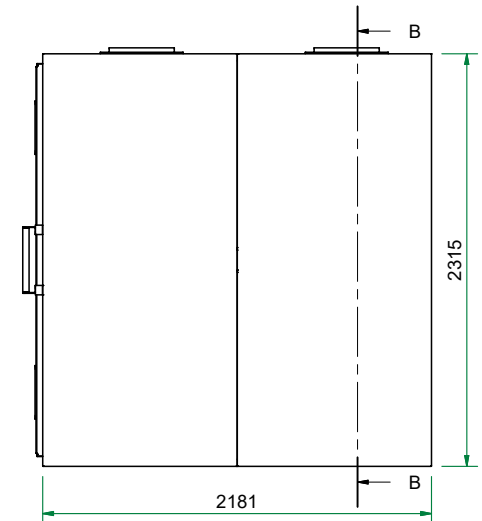

The possible locations for the shielded door are marked green

Right view

Title : Faraday cage 2x3 2181x3354		Scale	Designed : RvdB	Checked :
Projectname : Faraday cage 2x3 2181x3354		1 : 30	Date : 1-12-2022	Date :
Client :		Projection	Project number:	
  WWW.HOLLANDSHIELDING.COM TELEFOON : +31 78 204 9000 FAX : +31 78 204 9008 E-MAIL : INFO@HOLLANDSHIELDING.COM		 1 of 1	Rev. 00	
			Drawing number	
		Faraday cage 2x3 2181x3354