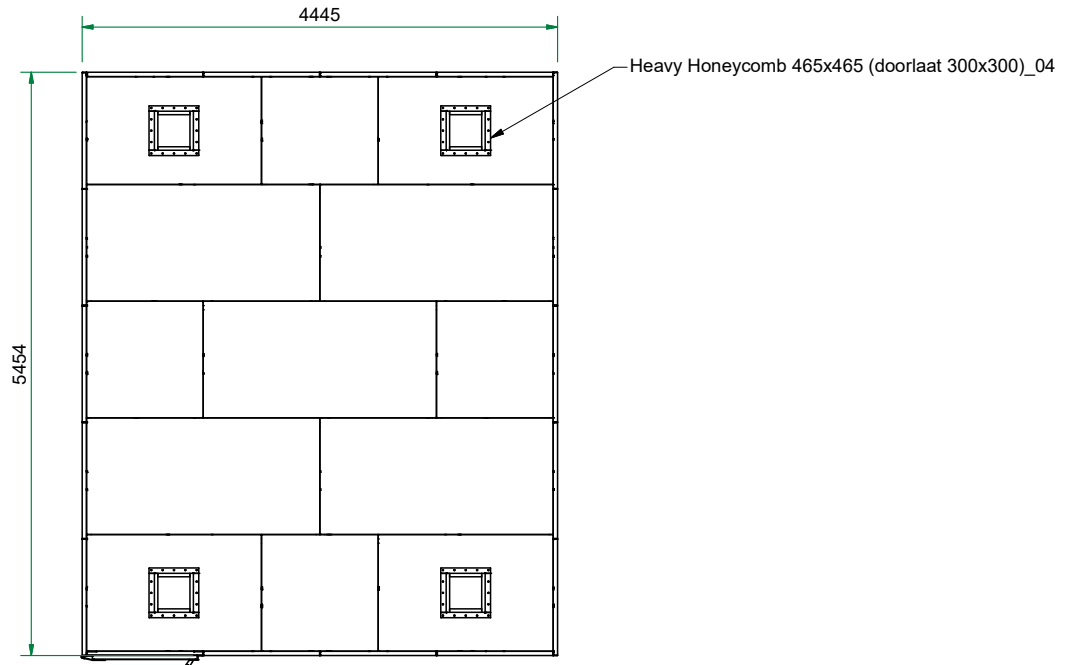

The possible locations for the shielded door are marked green

Top view

Title : PF - 5x4 - 5453x4445		Scale 1 : 50	Designed : RvdB	Checked :
Projectname : Prefab cage 5x4			Date : 6-3-2023	Date :
Client :		Projection 	A3 Page	Project number:
  WWW.HOLLANDSHIELDING.COM TELEFOON : +31 78 204 9000 FAX : +31 78 204 9008 E-MAIL : INFO@HOLLANDSHIELDING.COM				Rev. 00
			Drawing number	
		1 of 1	PF - 5x4 - 5453x4445