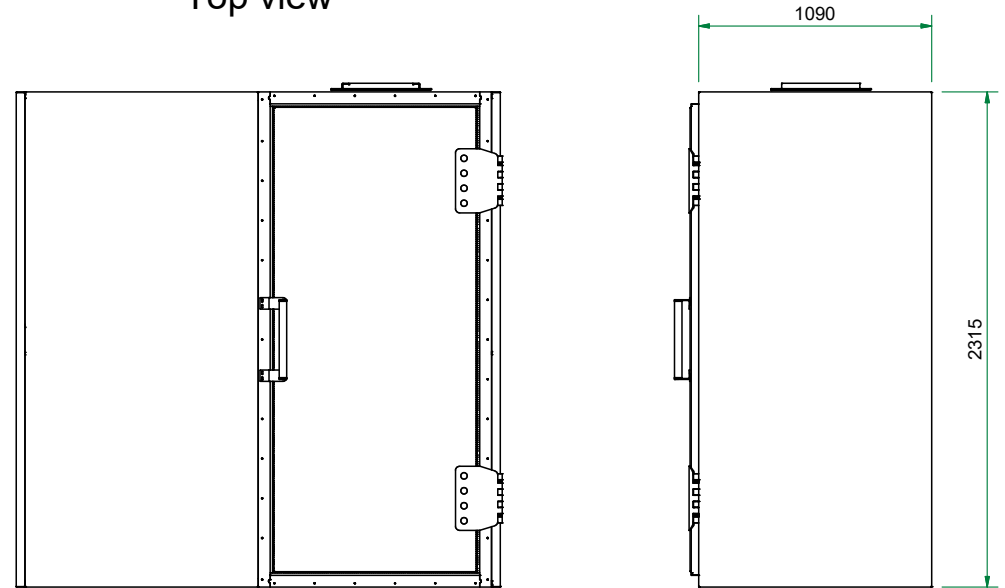

Right view

Front view