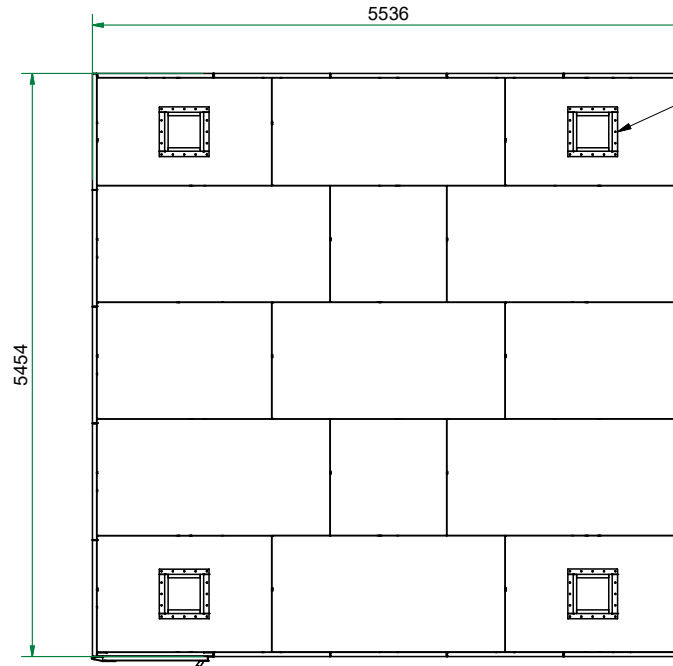

Heavy Honeycomb 465x465 (doorlaat 300x300)_04