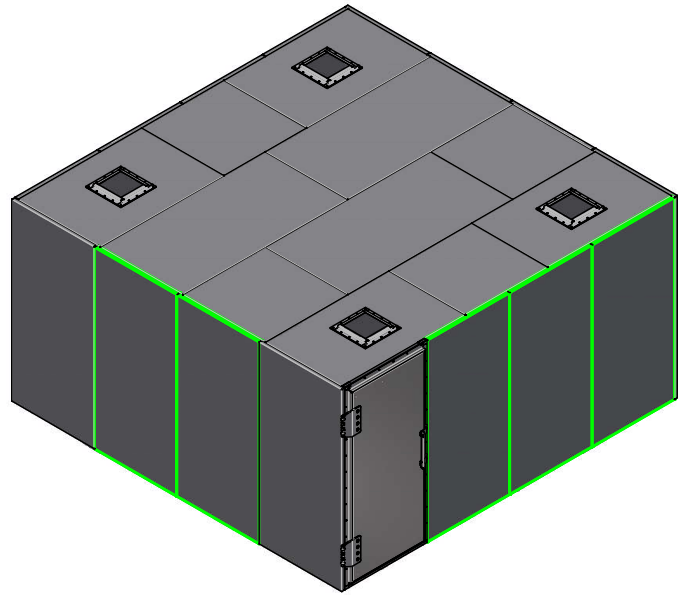

The possible locations for the shielded door are marked green