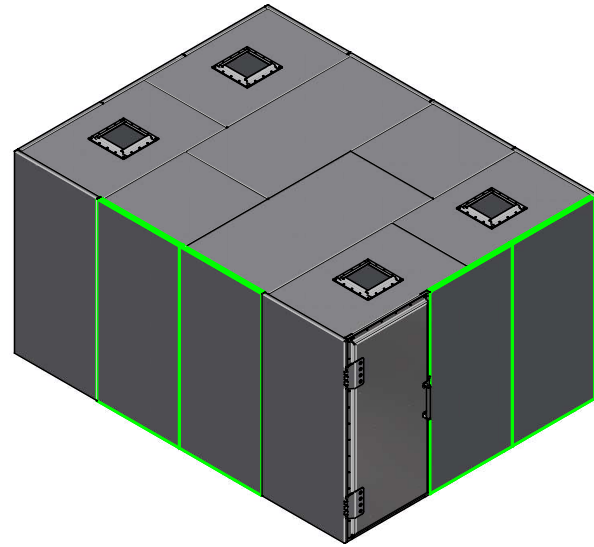

The possible locations for the shielded door are marked green