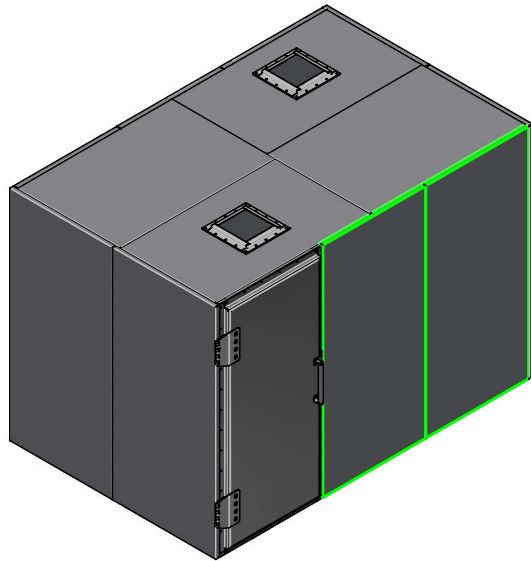

The possible locations for the shielded door are marked green

Top view

Heavy Honeycomb 465x465 (C.O. 300x300)

Front view

Right view

Title : Faraday cage 2x2 2181x2263		Scale 1 : 25	Designed : RvdB	Checked :	
Projectname : Faraday cage 2x2 2181x2263			Date : 30-11-2022	Date :	
Client :		Projection 	A3 Page	Project number:	Rev. 00
 WWW.HOLLANDSHIELDING.COM TELEFOON : +31 78 204 9000 FAX : +31 78 204 9008 E-MAIL : INFO@HOLLANDSHIELDING.COM				Drawing number	
			1 of 1		Faraday cage 2x2 2181x2263