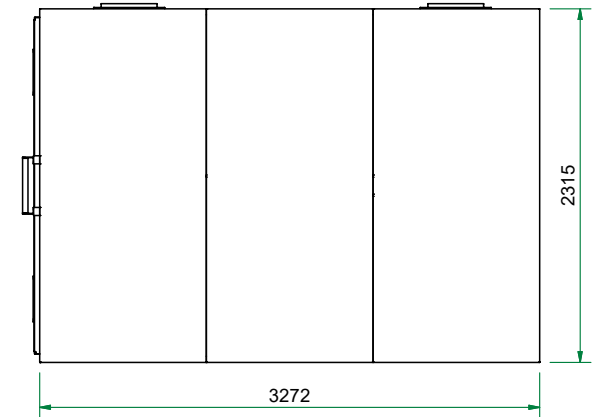

Right view

Title : Faraday cage 2x3 2263x3272		Scale 1 : 35	Designed : RvdB	Checked :		
Projectname : Faraday cage 2x3 2263x3272			Date : 30-11-2022	Date :		
Client :		Projection 	A3 Page	Project number:	Rev. 00	
  WWW.HOLLANDSHIELDING.COM TELEFOON : +31 78 204 9000 FAX : +31 78 204 9008 E-MAIL : INFO@HOLLANDSHIELDING.COM				Drawing number		
			1 of 1		PF - 2x3 - 2263x3272