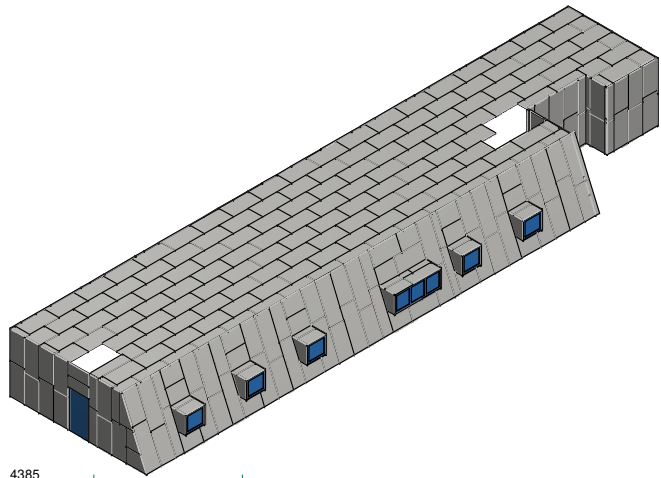

View A

41820