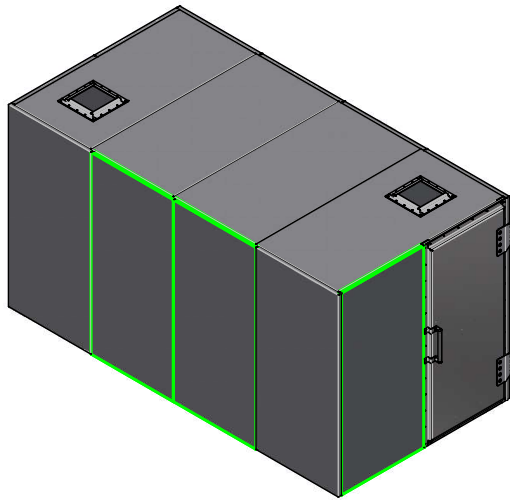

The possible locations for the shielded door are marked green

Top view

Heavy Honeycomb 465x465 (C.O. 300x300)

Front view

Side view

Title : Faraday cage 3x4 3272x4445		Scale 1 : 50	Designed : RvdB	Checked :	
Projectname : Faraday cage 3x4 3272x4445			Date : 22-12-2022	Date :	
Client :		Projection 	A3 Page	Project number:	Rev. 00
Holland Shielding Systems BV <small>WWW.HOLLANDSHIELDING.COM TELEFOON : +31 78 204 9000 FAX : +31 78 204 9008 E-MAIL : INFO@HOLLANDSHIELDING.COM</small>				1 of 1	Drawing number