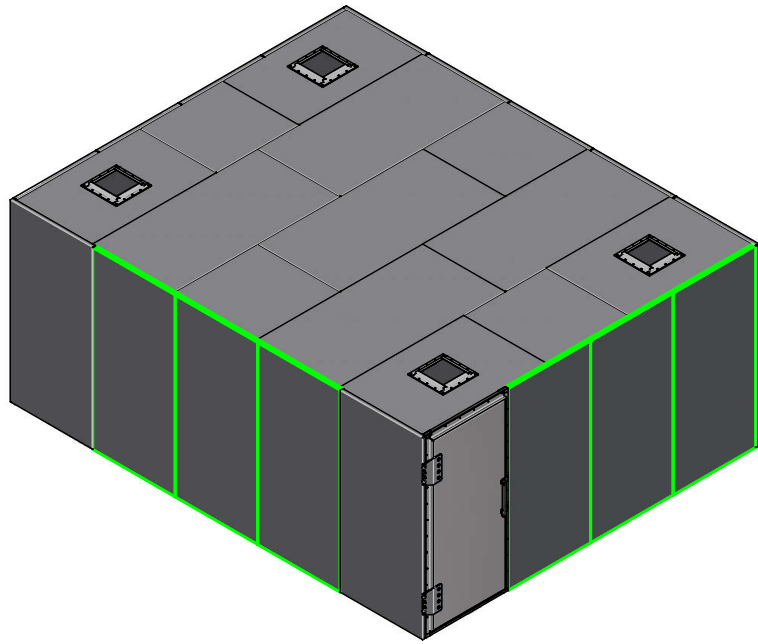

The possible locations for the shielded door are marked green