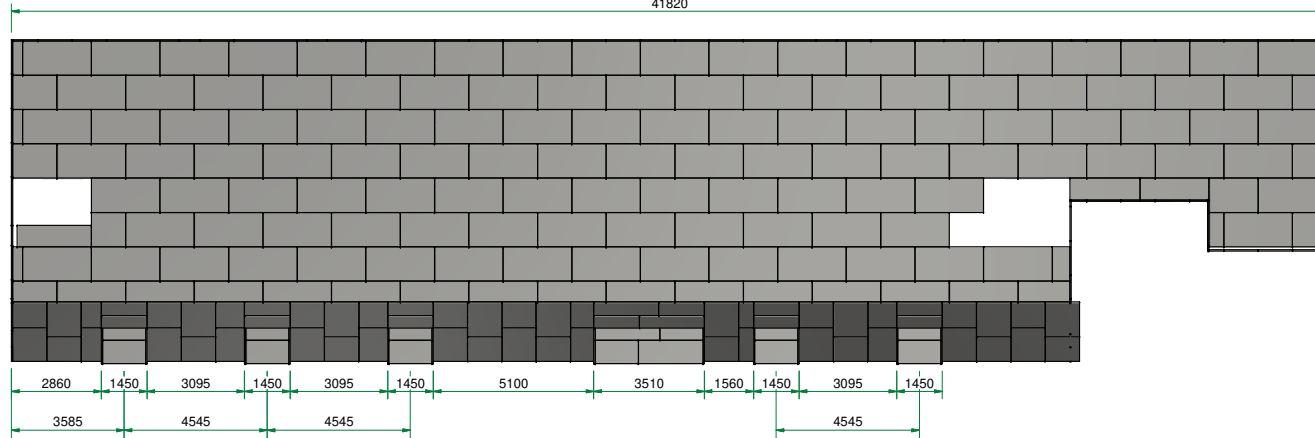

View A

TER ORIENTATIE

Title :	Scale	Designed : MdB	Checked :
Projectname :	1 : 120	Date : 26-7-2019	Date :
Client :	Projection	Page	Project number :
Holland Shielding Systems BV WWW.HOLLANDSHIELDING.COM TELEFOON : +31 78 204 9000 FAX : +31 78 204 9008 E-MAIL : INFO@HOLLANDSHIELDING.COM		1 of 1	Rev. 00
		THIS DRAWING IS THE PROPERTY OF HOLLAND SHIELDING SYSTEMS BV AND IS SUPPLIED ONLY FOR INFORMATION. IT IS NOT ALLOWED TO BE COPIED, REPRODUCED OR DISCLOSED AND NO RIGHTS CAN BE DERIVED FROM THIS DRAWING.