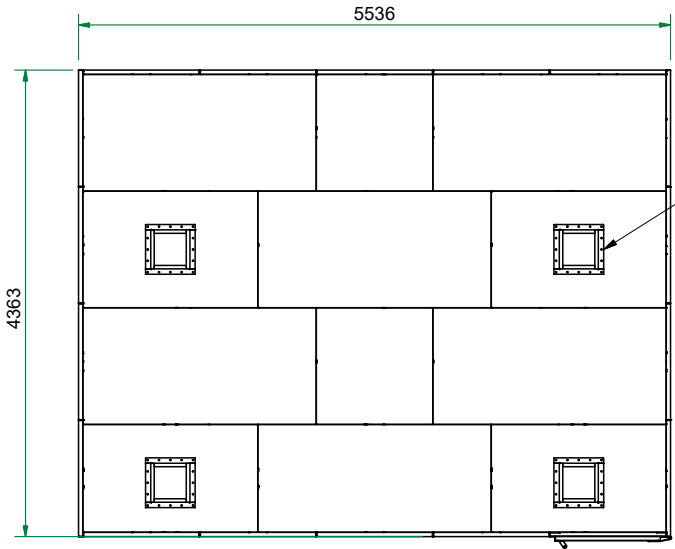

Heavy Honeycomb 465x465 (doorlaat 300x300)_04

The possible locations for the shielded door are marked green