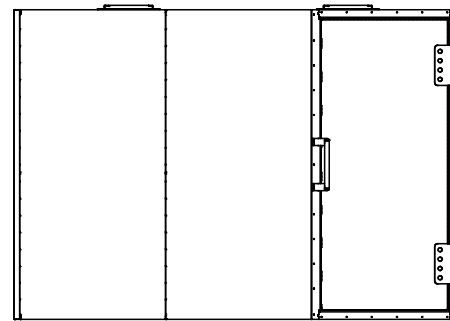

The possible locations for the shielded door are marked green

Heavy Honeycomb 465x465 (C.O. 300x300)

Front view

Title : PF - 3x3 - 3272x3354		Scale 1 : 40	Designed : RvdB	Checked :		
Projectname : Prefab Cage			Date : 6-3-2023	Date :		
Client:		 WWW.HOLLANDSHIELDING.COM TELEFOON : +31 78 204 9000 FAX : +31 78 204 9008 E-MAIL : INFO@HOLLANDSHIELDING.COM	A3 Page	Project number:	Rev.	
				1 of 1	Drawing number	
				PF - 3x3 - 3272x3354