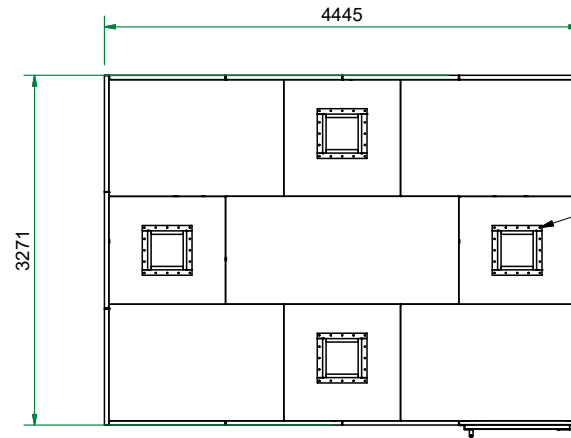

Top view

Heavy Honeycomb 465x465 (C.O. 300x300)