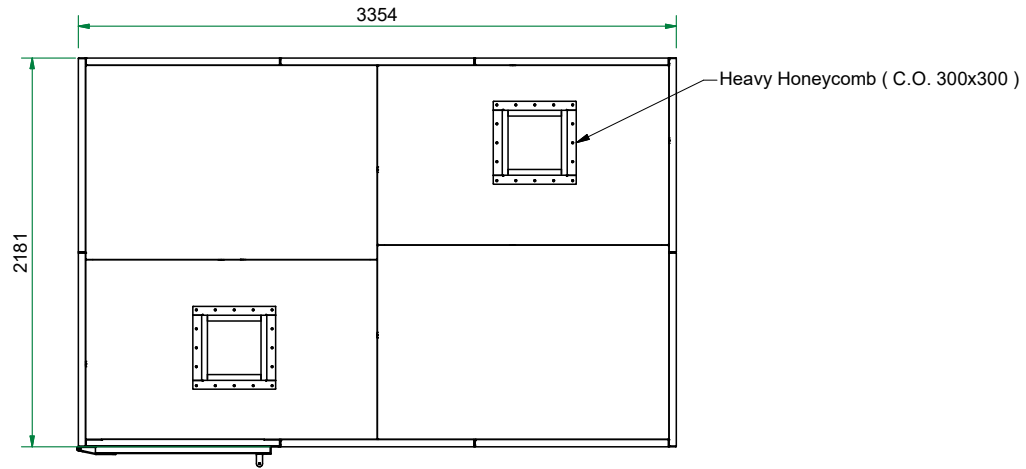

The possible locations for the shielded door are marked green

Top view

Heavy Honeycomb 465x465 (C.O. 300x300)

Front view

Right view

Title : Faraday cage 2x2 2181x2263		Scale 1 : 25	Designed : RvdB	Checked :	
Projectname : Faraday cage 2x2 2181x2263			Date : 30-11-2022	Date :	
Client :		Projection 	A3 Page	Project number:	Rev. 00
 WWW.HOLLANDSHIELDING.COM TELEFOON : +31 78 204 9000 FAX : +31 78 204 9008 E-MAIL : INFO@HOLLANDSHIELDING.COM				Drawing number	
			1 of 1		Faraday cage 2x2 2181x2263