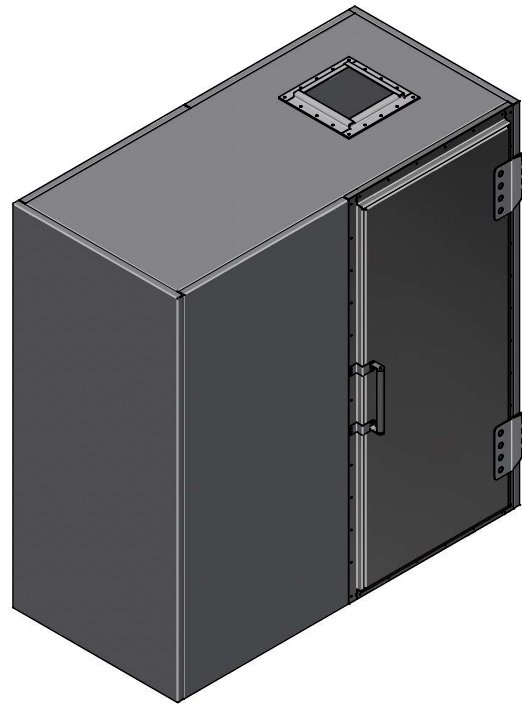

Top View

Front View

Side View

Weight : 362 Kg

Title : Faraday cage 1x1 1090x1172		Scale	Designed : RvdB	Checked :
Projectname : Faraday cage 1x1 1090x1172		1 : 20	Date : 13-4-2023	Date :
Client:		Projection	A3 Page	Project number:
 Holland Shielding Systems BV WWW.HOLLANDSHIELDING.COM TELEFOON : +31 78 204 9000 FAX : +31 78 204 9008 E-MAIL : INFO@HOLLANDSHIELDING.COM				Rev. 00
			1 of 1	
		Faraday cage 1x1 1090x1172		

The possible locations for the shielded door are marked green

Top view

Front view

Right view

Title : Faraday cage 1x2 1090x2263		Scale 1 : 25	Designed : RvdB	Checked :	
Projectname : Faraday cage 1x2 1090x2263			Date : 30-11-2022	Date :	
Client :		Projection 	A3 Page	Project number:	Rev. 00
Holland Shielding Systems BV WWW.HOLLANDSHIELDING.COM TELEFOON : +31 78 204 9000 FAX : +31 78 204 9008 E-MAIL : INFO@HOLLANDSHIELDING.COM				1 of 1	Drawing number