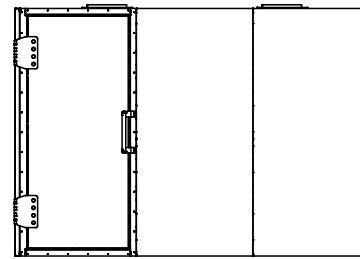

Title : Faraday cage 3x4 3272x4445		Scale 1 : 50	Designed : RvdB	Checked :		
Projectname : Faraday cage 4x3 4363x3354			Date : 9-3-2023	Date :		
Client:		 WWW.HOLLANDSHIELDING.COM TELEFOON : +31 78 204 9000 FAX : +31 78 204 9008 E-MAIL : INFO@HOLLANDSHIELDING.COM	A3 Page	Project number:	Rev. 00	
				1 of 1	Drawing number	
				PF - 4x3 - 4363x3354