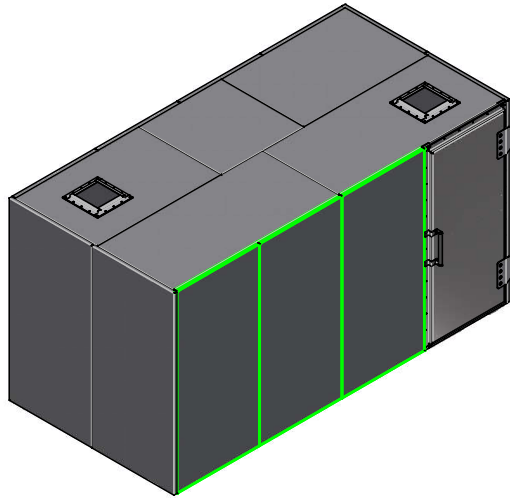

Top view

The possible locations for the shielded door are marked green

Front view

Right view

A-A (1 : 50)

B-B (1 : 50)

Title : Faraday cage 2x3 2181x3354		Scale	Designed : RvdB	Checked :
Projectname : Faraday cage 2x3 2181x3354		1 : 30	Date : 1-12-2022	Date :
Client :		Projection	Project number:	
 WWW.HOLLANDSHIELDING.COM TELEFOON : +31 78 204 9000 FAX : +31 78 204 9008 E-MAIL : INFO@HOLLANDSHIELDING.COM		 1 of 1	Rev. 00	
			Drawing number	
		Faraday cage 2x3 2181x3354		