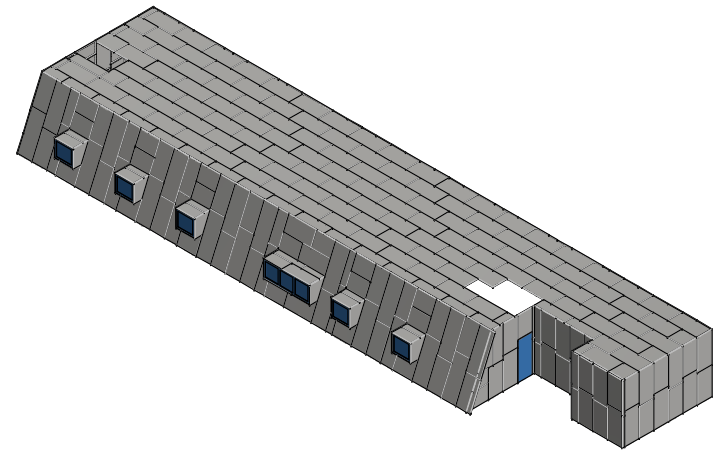

View A

41820