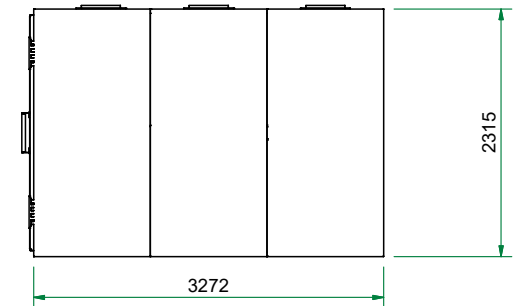

The possible locations for the shielded door are marked green

Top view

Heavy Honeycomb 465x465 (C.O. 300x300)

Front view

Side view

Title : Faraday cage 3x4 3272x4445		Scale 1 : 50	Designed : RvdB	Checked :	
Projectname : Faraday cage 3x4 3272x4445			Date : 22-12-2022	Date :	
Client :		Projection 	A3 Page	Project number:	Rev. 00
Holland Shielding Systems BV <small>WWW.HOLLANDSHIELDING.COM TELEFOON : +31 78 204 9000 FAX : +31 78 204 9008 E-MAIL : INFO@HOLLANDSHIELDING.COM</small>				1 of 1	Drawing number