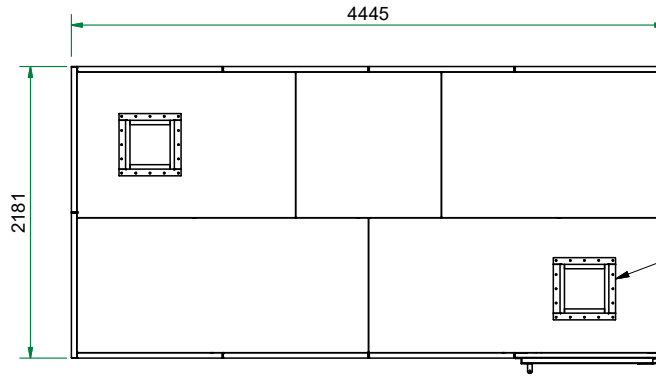

Heavy Honeycomb 465x465 (C.O. 300x300)