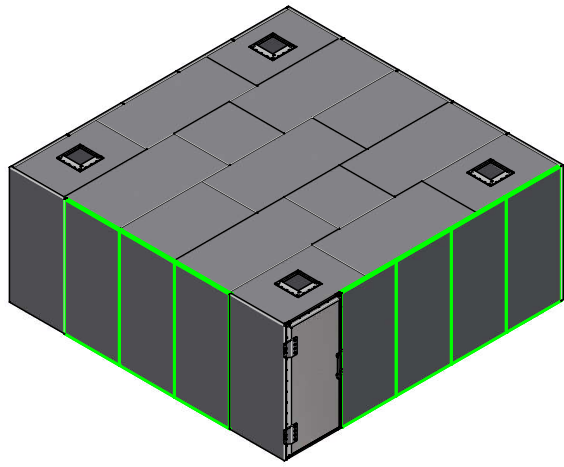

The possible locations for the shielded door are marked green