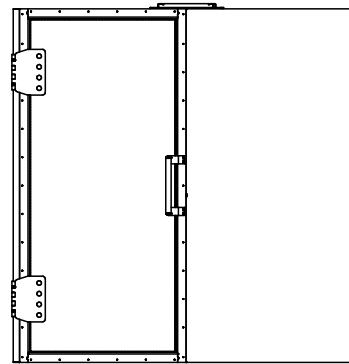

The possible locations for the shielded door are marked green

Front view

Title : Faraday cage 2x3 2263x3272		Scale 1 : 35	Designed : RvdB	Checked :		
Projectname : Faraday cage 2x3 2263x3272			Date : 30-11-2022	Date :		
Client :		Projection 	A3 Page	Project number:	Rev. 00	
  WWW.HOLLANDSHIELDING.COM TELEFOON : +31 78 204 9000 FAX : +31 78 204 9008 E-MAIL : INFO@HOLLANDSHIELDING.COM				Drawing number		
			1 of 1		PF - 2x3 - 2263x3272