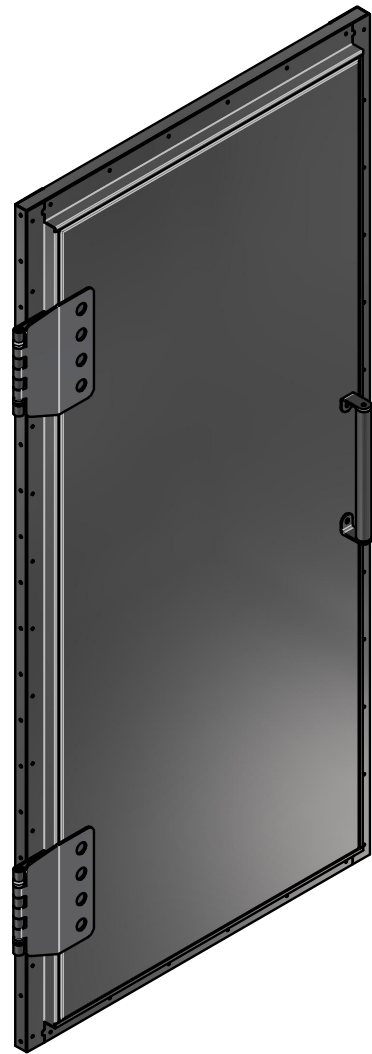

4

3

2

1

D

D

C

C

B

B

A

A

A-A (1 : 2.5)

Door frame

Title : EM Shielded SD Senator (1x)		Scale	Designed : Jorrit	Checked :
Projectname : Shielded door (...x...)		1 : 17	Date : 6-2-2018	Date :
Client: Klant		Projection	A3 Page	Project number:
 Holland Shielding Systems BV WWW.HOLLANDSHIELDING.COM TELEFOON : +31 78 204 9000 FAX : +31 78 204 9008 E-MAIL : INFO@HOLLANDSHIELDING.COM				SO
		THIS DRAWING IS THE PROPERTY OF HOLLAND SHIELDING SYSTEMS BV AND IS SUPPLIED ONLY FOR INFORMATION. IT IS NOT ALLOWED TO BE COPIED, REPRODUCED OR DISCLOSED AND NO RIGHTS CAN BE DERIVED FROM THIS DRAWING		1 of 1