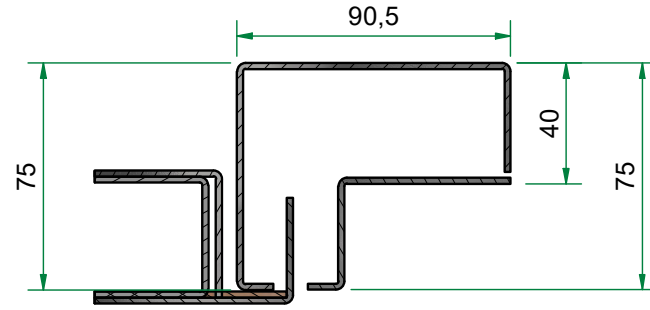

B

B

A

A

A-A (1 : 2.5)

Door frame

Title : EM Shielded SD Senator (1x)		Scale	Designed : Jorrit	Checked :
Projectname : Shielded door (...x...)		1 : 17	Date : 6-2-2018	Date :
Client: Klant		Projection	A3 Page	Project number:
 Holland Shielding Systems BV WWW.HOLLANDSHIELDING.COM TELEFOON : +31 78 204 9000 FAX : +31 78 204 9008 E-MAIL : INFO@HOLLANDSHIELDING.COM				SO
		THIS DRAWING IS THE PROPERTY OF HOLLAND SHIELDING SYSTEMS BV AND IS SUPPLIED ONLY FOR INFORMATION. IT IS NOT ALLOWED TO BE COPIED, REPRODUCED OR DISCLOSED AND NO RIGHTS CAN BE DERIVED FROM THIS DRAWING		1 of 1