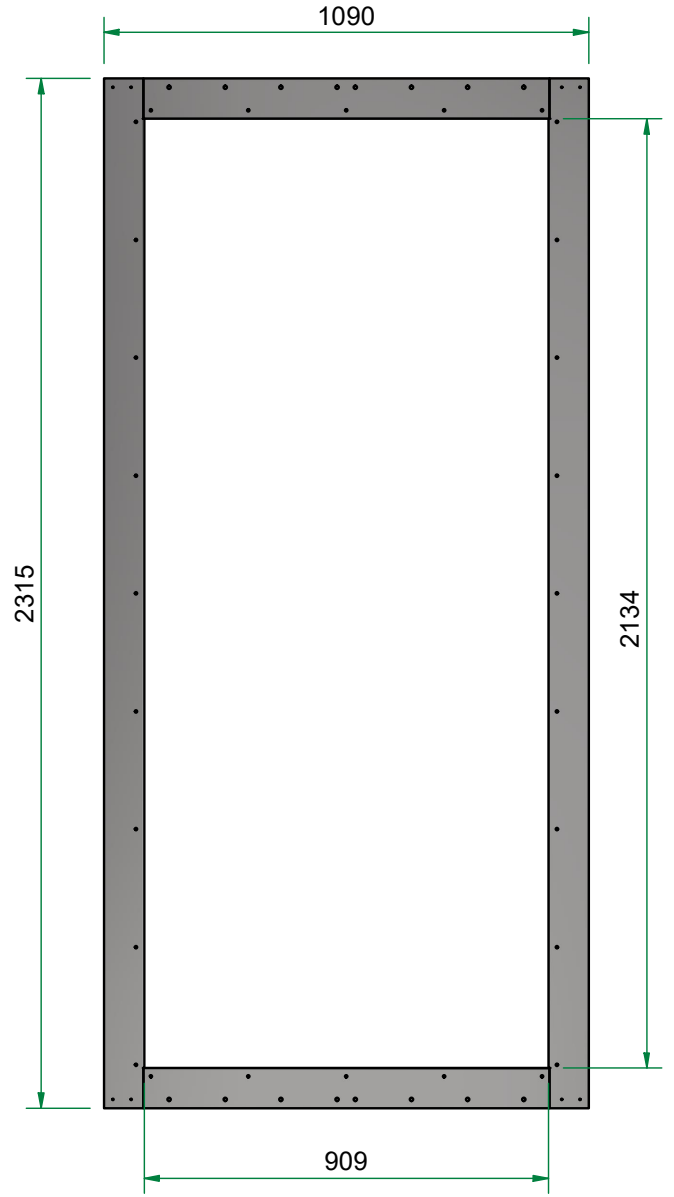

B

B

A

A

A-A (1 : 2.5)

Door frame

Title : EM Shielded SD Senator (1x)		Scale	Designed : Jorrit	Checked :
Projectname : Shielded door (...x...)		1 : 17	Date : 6-2-2018	Date :
Client: Klant		Projection	A3 Page	Project number:
 Holland Shielding Systems BV WWW.HOLLANDSHIELDING.COM TELEFOON : +31 78 204 9000 FAX : +31 78 204 9008 E-MAIL : INFO@HOLLANDSHIELDING.COM				SO
		THIS DRAWING IS THE PROPERTY OF HOLLAND SHIELDING SYSTEMS BV AND IS SUPPLIED ONLY FOR INFORMATION. IT IS NOT ALLOWED TO BE COPIED, REPRODUCED OR DISCLOSED AND NO RIGHTS CAN BE DERIVED FROM THIS DRAWING		1 of 1

4

3

2

1