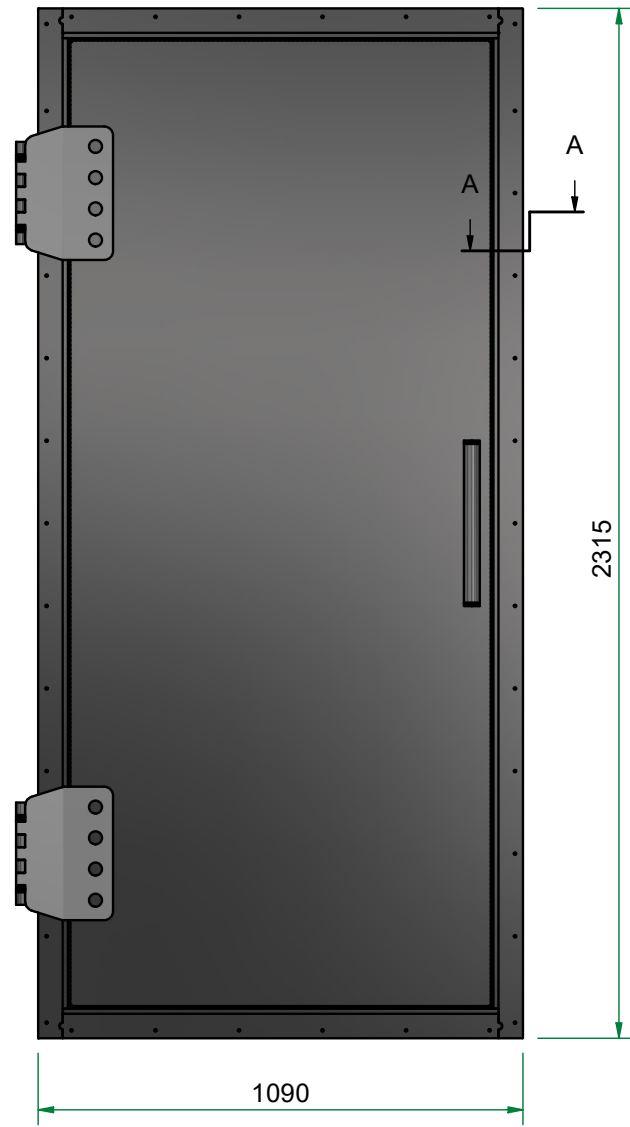

B

B

A

A

A-A (1 : 2.5)

Door frame

Title : EM Shielded SD Senator (1x)		Scale	Designed : Jorrit	Checked :
Projectname : Shielded door (...x...)		1 : 17	Date : 6-2-2018	Date :
Client: Klant		Projection	A3 Page	Project number:
 Holland Shielding Systems BV WWW.HOLLANDSHIELDING.COM TELEFOON : +31 78 204 9000 FAX : +31 78 204 9008 E-MAIL : INFO@HOLLANDSHIELDING.COM				SO
		THIS DRAWING IS THE PROPERTY OF HOLLAND SHIELDING SYSTEMS BV AND IS SUPPLIED ONLY FOR INFORMATION. IT IS NOT ALLOWED TO BE COPIED, REPRODUCED OR DISCLOSED AND NO RIGHTS CAN BE DERIVED FROM THIS DRAWING		1 of 1