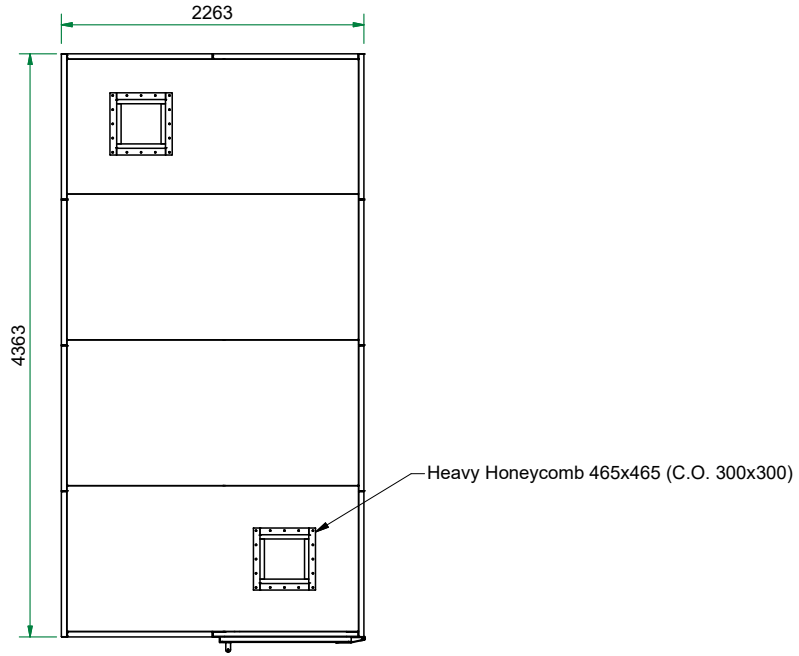

The possible locations for the shielded door are marked green

Top view

Front view

Right view

Title : Faraday cage 2x4 2263x4363		Scale 1 : 50	Designed : RvdB	Checked :	
Projectname : Faraday cage 2x4 2263x4363			Date : 1-12-2022	Date :	
Client :		Projection 	A3 Page	Project number:	Rev. 00
Holland Shielding Systems BV WWW.HOLLANDSHIELDING.COM TELEFOON : +31 78 204 9000 FAX : +31 78 204 9008 E-MAIL : INFO@HOLLANDSHIELDING.COM				1 of 1	Drawing number