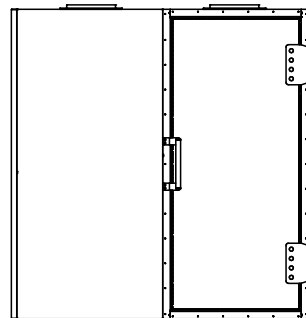

The possible locations for the shielded door are marked green

Top view

Front view

Right view

Title : Faraday cage 2x4 2263x4363		Scale 1 : 50	Designed : RvdB	Checked :	
Projectname : Faraday cage 2x4 2263x4363			Date : 1-12-2022	Date :	
Client :		Projection 	A3 Page	Project number:	Rev. 00
Holland Shielding Systems BV WWW.HOLLANDSHIELDING.COM TELEFOON : +31 78 204 9000 FAX : +31 78 204 9008 E-MAIL : INFO@HOLLANDSHIELDING.COM				1 of 1	Drawing number