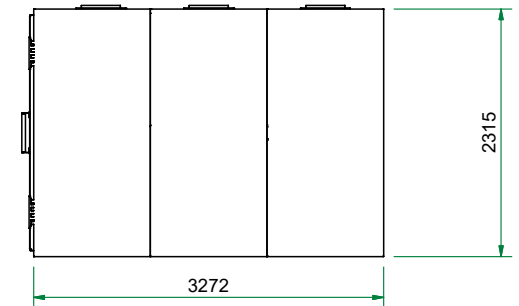

The possible locations for the shielded door are marked green

Top view

Heavy Honeycomb 465x465 (C.O. 300x300)

Front view

Side view

Title : Faraday cage 3x4 3272x4445		Scale 1 : 50	Designed : RvdB	Checked :		
Projectname : Faraday cage 3x4 3272x4445			Date : 22-12-2022	Date :		
Client :		 WWW.HOLLANDSHIELDING.COM TELEFOON : +31 78 204 9000 FAX : +31 78 204 9008 E-MAIL : INFO@HOLLANDSHIELDING.COM	Projection 	A3 Page 1 of 1	Project number:	Rev. 00
					Drawing number	
					Faraday cage 3x4 3272x4445	