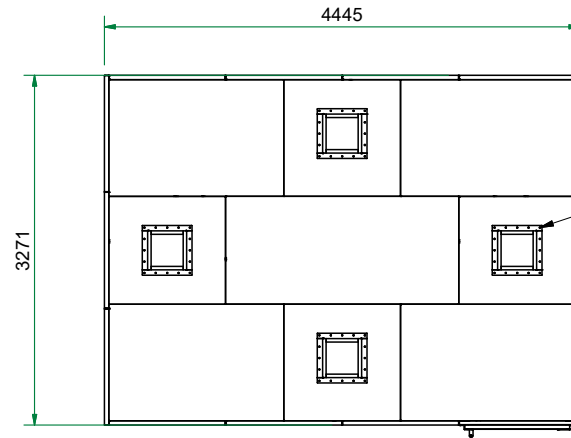

The possible locations for the shielded door are marked green

Top view

Heavy Honeycomb 465x465 (C.O. 300x300)

Front view

Side view

Title : Faraday cage 3x4 3272x4445		Scale 1 : 50	Designed : RvdB	Checked :		
Projectname : Faraday cage 3x4 3272x4445			Date : 22-12-2022	Date :		
Client :		 WWW.HOLLANDSHIELDING.COM TELEFOON : +31 78 204 9000 FAX : +31 78 204 9008 E-MAIL : INFO@HOLLANDSHIELDING.COM	Projection 	A3 Page 1 of 1	Project number:	Rev. 00
					Drawing number	
					Faraday cage 3x4 3272x4445	