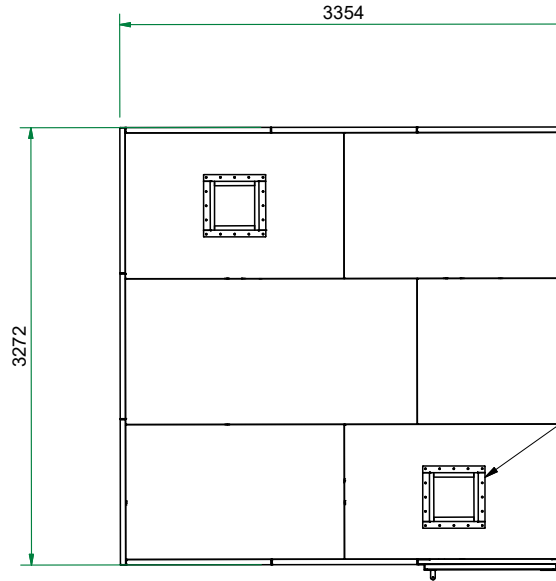

Heavy Honeycomb 465x465 (C.O. 300x300)

Top view