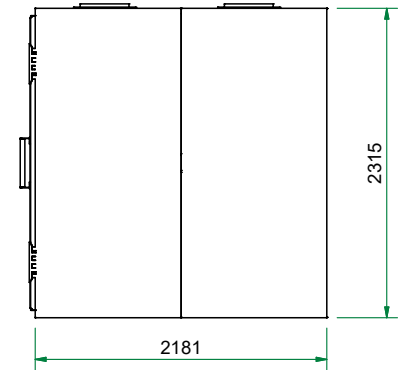

The possible locations for the shielded door are marked green

Heavy Honeycomb 465x465 (C.O. 300x300)

Title : Faraday cage 2x4 2181x4445		Scale 1 : 40	Designed : RvdB	Checked :	
Projectname : Faraday cage 2x4 2181x4445			Date : 5-12-2022	Date :	
Client:		Projection 	A3 Page	Project number:	Rev. 00
 WWW.HOLLANDSHIELDING.COM TELEFOON : +31 78 204 9000 FAX : +31 78 204 9008 E-MAIL : INFO@HOLLANDSHIELDING.COM				1 of 1	Drawing number