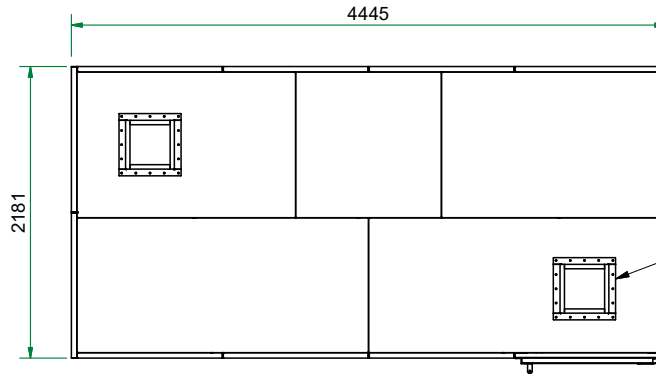

The possible locations for the shielded door are marked green

Heavy Honeycomb 465x465 (C.O. 300x300)

Title : Faraday cage 2x4 2181x4445		Scale 1 : 40	Designed : RvdB	Checked :	
Projectname : Faraday cage 2x4 2181x4445			Date : 5-12-2022	Date :	
Client:		Projection 	A3 Page	Project number:	Rev. 00
 WWW.HOLLANDSHIELDING.COM TELEFOON : +31 78 204 9000 FAX : +31 78 204 9008 E-MAIL : INFO@HOLLANDSHIELDING.COM				1 of 1	Drawing number