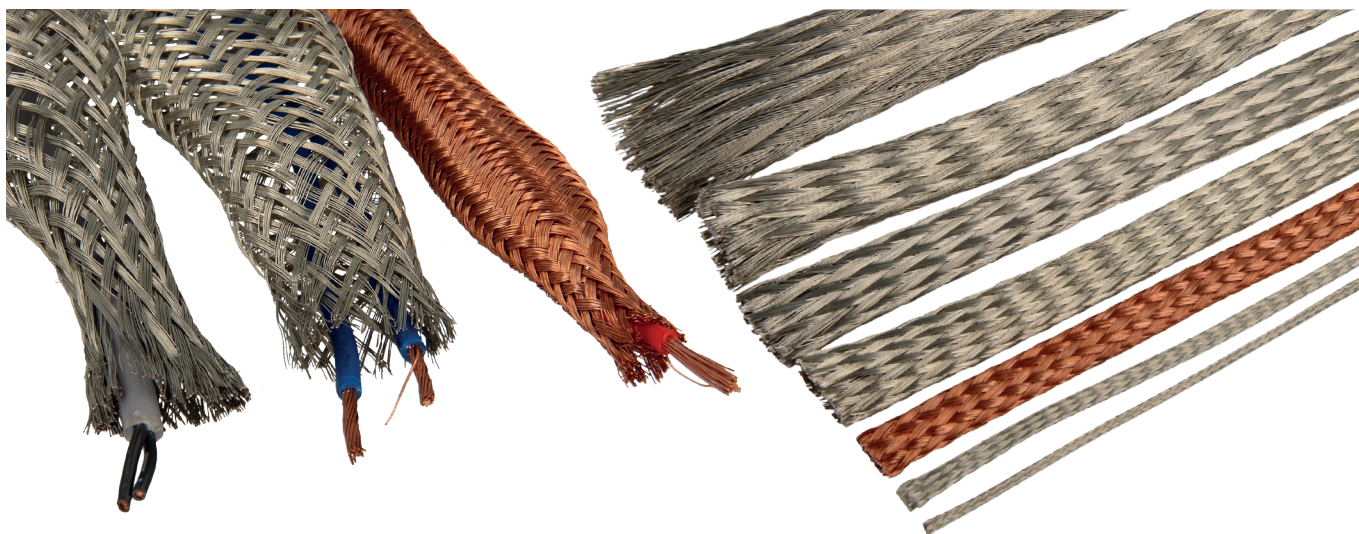

# FULL METAL CABLE SHIELD 4800

Mu-copper cable shielding, flexible shielding tube for high shielding performance. A wide range of cable diameters can be shielded with a single tube..

Full metal flexible cable shielding is a ready-to-use Mu-copper wire or tinned Mu-copper wire braided tube through which a cable or bundle of cables can be pulled. When the braided full metal flexible cable shielding is compressed lengthwise, the diameter expands to simplify the assembly. Therefore a wide range of cable diameters can be shielded with a single flexible shielding tube.

Please note that the Full metal flexible cable shielding has to be expanded for larger diameters and that a larger nominal length will then be required- up to twice the length of the cable.

Typical EMI/RFI problem areas behind connectors and backshells can easily be shielded with the 4800 series Full metal flexible cable shielding (a.k.a. tubular braids). Multiple sizes are available to shield problem areas at the ends of cables or harnesses where additional EMI/RFI shielding is necessary to meet demanding specifications