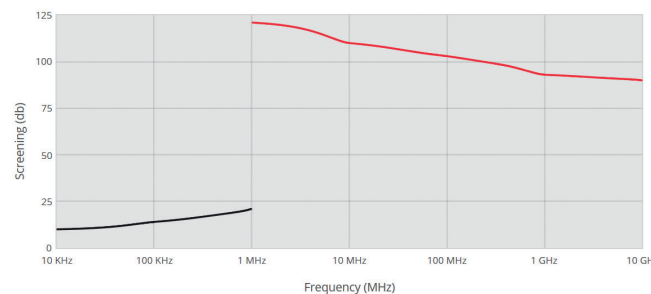

SHIELDING PERFORMANCE*

■ E - field
■ H - field

MOUNTING OPTIONS

- **01** Tie wrap
- **02** Tape
- **03** Cable entry

ORDER EXAMPLE

Part number	Length (m)
4803 : 0 - 3 mm	Standard roll lengths : 10, 25, 50 meters
4806 : 3- 6mm	
4815 : 5- 15mm	
4824 : 12- 24mm	
4836 : 20- 26mm	
4848 : 32- 48mm	
4860 : 42- 60mm	
4880 : 60- 80mm	
48100 : 80-100mm