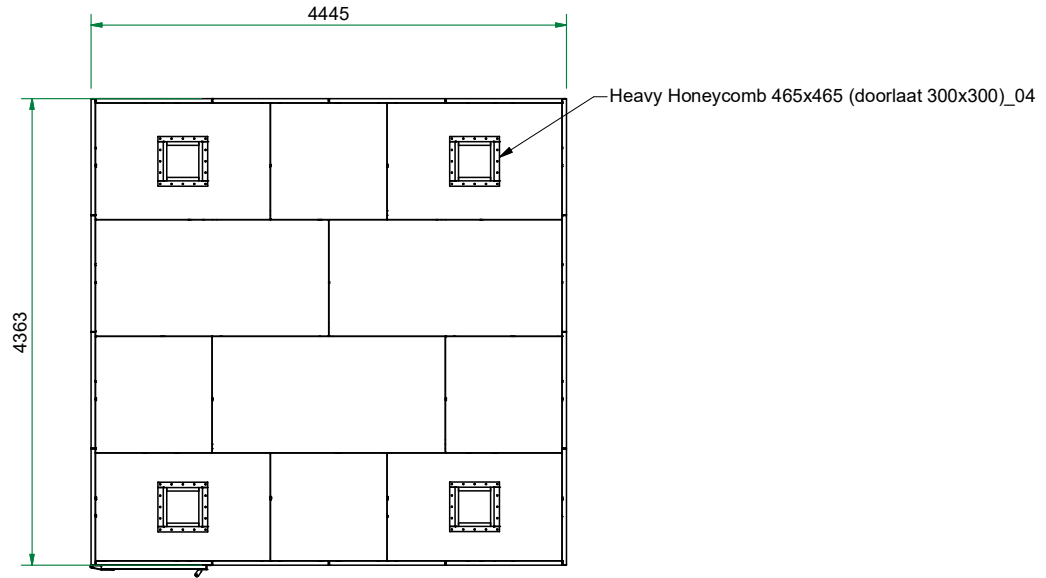

The possible locations for the shielded door are marked green

Top view

Title : PF - 4x4 - 4363x4445		Scale 1 : 50	Designed : RvdB	Checked :
Projectname : Prefab cage			Date : 6-3-2023	Date :
Client :		Projection 	A3 Page	Project number:
Holland Shielding Systems BV WWW.HOLLANDSHIELDING.COM TELEFOON : +31 78 204 9000 FAX : +31 78 204 9008 E-MAIL : INFO@HOLLANDSHIELDING.COM				Rev. 00
			Drawing number	
		1 of 1	PF - 4x4 - 4363x4445