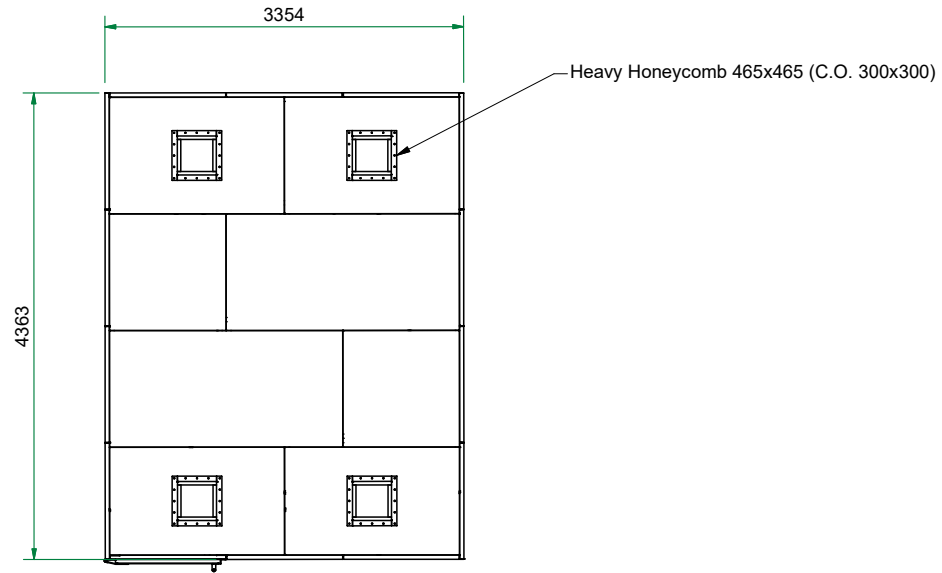

Title : Faraday cage 3x4 3272x4445		Scale 1 : 50	Designed : RvdB	Checked :		
Projectname : Faraday cage 4x3 4363x3354			Date : 9-3-2023	Date :		
Client:		 WWW.HOLLANDSHIELDING.COM TELEFOON : +31 78 204 9000 FAX : +31 78 204 9008 E-MAIL : INFO@HOLLANDSHIELDING.COM	A3 Page	Project number:	Rev. 00	
				1 of 1	Drawing number	
				PF - 4x3 - 4363x3354