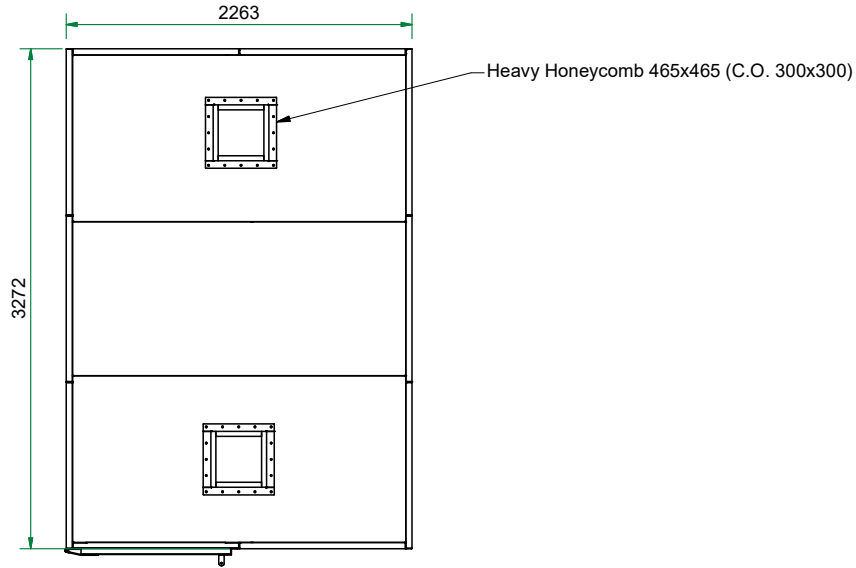

The possible locations for the shielded door are marked green

Top view

Front view

Right view

Title : Faraday cage 2x3 2263x3272		Scale 1 : 35	Designed : RvdB	Checked :
Projectname : Faraday cage 2x3 2263x3272			Date : 30-11-2022	Date :
Client :		Projection 	A3 Page	Project number:
Holland Shielding Systems BV <small>WWW.HOLLANDSHIELDING.COM TELEFOON : +31 78 204 9000 FAX : +31 78 204 9008 E-MAIL : INFO@HOLLANDSHIELDING.COM</small>				Rev. 00
				Drawing number
		1 of 1	PF - 2x3 - 2263x3272	