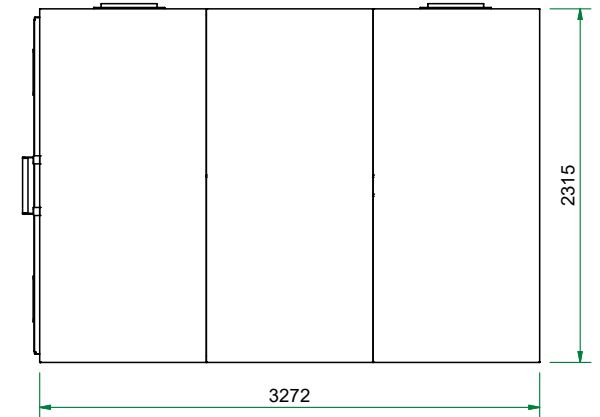

The possible locations for the shielded door are marked green

Top view

Front view

Right view

Title : Faraday cage 2x3 2263x3272		Scale 1 : 35	Designed : RvdB	Checked :
Projectname : Faraday cage 2x3 2263x3272			Date : 30-11-2022	Date :
Client :		Projection 	A3 Page	Project number:
Holland Shielding Systems BV <small>WWW.HOLLANDSHIELDING.COM TELEFOON : +31 78 204 9000 FAX : +31 78 204 9008 E-MAIL : INFO@HOLLANDSHIELDING.COM</small>				Rev. 00
				Drawing number
		1 of 1	PF - 2x3 - 2263x3272	