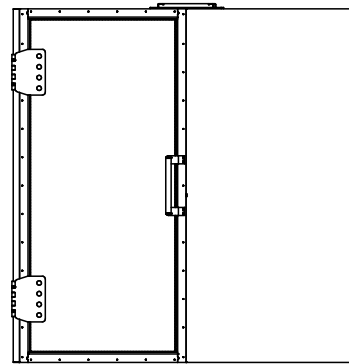

The possible locations for the shielded door are marked green

Top view

Front view

Right view

Title : Faraday cage 2x3 2263x3272		Scale 1 : 35	Designed : RvdB	Checked :
Projectname : Faraday cage 2x3 2263x3272			Date : 30-11-2022	Date :
Client :		Projection 	A3 Page	Project number:
Holland Shielding Systems BV <small>WWW.HOLLANDSHIELDING.COM TELEFOON : +31 78 204 9000 FAX : +31 78 204 9008 E-MAIL : INFO@HOLLANDSHIELDING.COM</small>				Rev. 00
				Drawing number
		1 of 1	PF - 2x3 - 2263x3272	