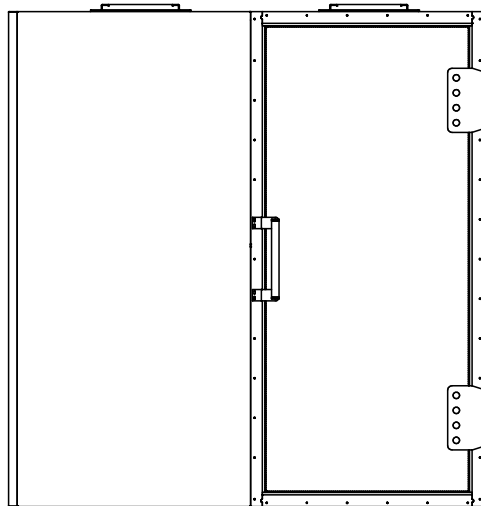

The possible locations for the shielded door are marked green

Top view

Heavy Honeycomb 465x465 (C.O. 300x300)

Front view

Right view

Title : Faraday cage 2x3 2263x3272		Scale 1 : 25	Designed : RvdB	Checked :	
Projectname : Faraday cage 2x3 2263x3272			Date : 30-11-2022	Date :	
Client:		Projection 	A3 Page	Project number:	Rev. 00
 WWW.HOLLANDSHIELDING.COM TELEFOON : +31 78 204 9000 FAX : +31 78 204 9008 E-MAIL : INFO@HOLLANDSHIELDING.COM				1 of 1	Drawing number