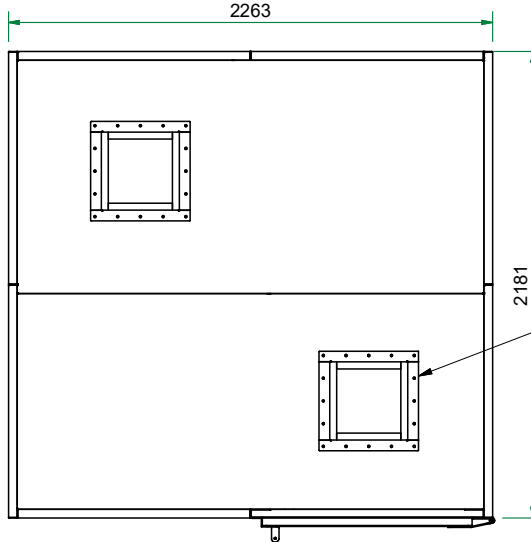

The possible locations for the shielded door are marked green

Top view

Heavy Honeycomb 465x465 (C.O. 300x300)

Front view

Right view

Title : Faraday cage 2x3 2263x3272		Scale 1 : 25	Designed : RvdB	Checked :	
Projectname : Faraday cage 2x3 2263x3272			Date : 30-11-2022	Date :	
Client:		Projection 	A3 Page	Project number:	Rev. 00
 WWW.HOLLANDSHIELDING.COM TELEFOON : +31 78 204 9000 FAX : +31 78 204 9008 E-MAIL : INFO@HOLLANDSHIELDING.COM				1 of 1	Drawing number