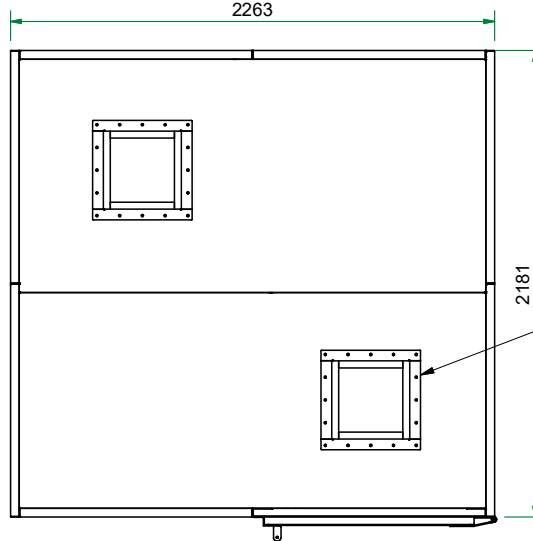

The possible locations for the shielded door are marked green

Top view

Front view

Right view

Title : Faraday cage 2x2 2181x2263		Scale 1 : 25	Designed : RvdB	Checked :	
Projectname : Faraday cage 2x2 2181x2263			Date : 30-11-2022	Date :	
Client :		Projection 	A3 Page	Project number:	Rev. 00
 WWW.HOLLANDSHIELDING.COM TELEFOON : +31 78 204 9000 FAX : +31 78 204 9008 E-MAIL : INFO@HOLLANDSHIELDING.COM				Drawing number	
			1 of 1		Faraday cage 2x2 2181x2263