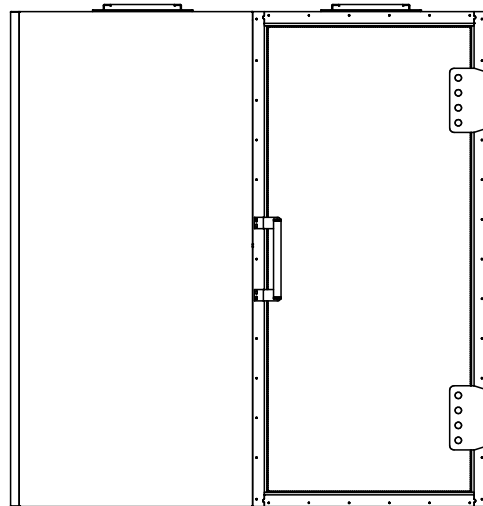

The possible locations for the shielded door are marked green

Top view

Front view

Right view

Title : Faraday cage 2x2 2181x2263		Scale 1 : 25	Designed : RvdB	Checked :	
Projectname : Faraday cage 2x2 2181x2263			Date : 30-11-2022	Date :	
Client :		Projection 	A3 Page	Project number:	Rev. 00
 WWW.HOLLANDSHIELDING.COM TELEFOON : +31 78 204 9000 FAX : +31 78 204 9008 E-MAIL : INFO@HOLLANDSHIELDING.COM				Drawing number	
			1 of 1		Faraday cage 2x2 2181x2263