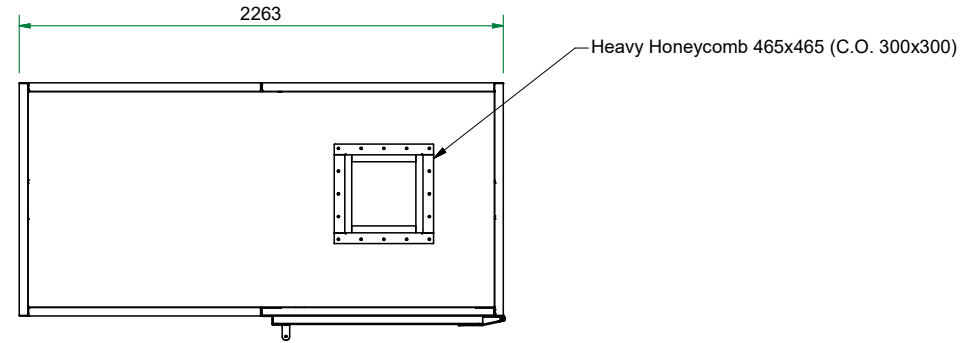

The possible locations for the shielded door are marked green

Top view

Front view

Right view

Title : Faraday cage 1x2 1090x2263		Scale 1 : 25	Designed : RvdB	Checked :	
Projectname : Faraday cage 1x2 1090x2263			Date : 30-11-2022	Date :	
Client:		Projection 	A3 Page	Project number:	Rev. 00
 WWW.HOLLANDSHIELDING.COM TELEFOON : +31 78 204 9000 FAX : +31 78 204 9008 E-MAIL : INFO@HOLLANDSHIELDING.COM				1 of 1	Drawing number