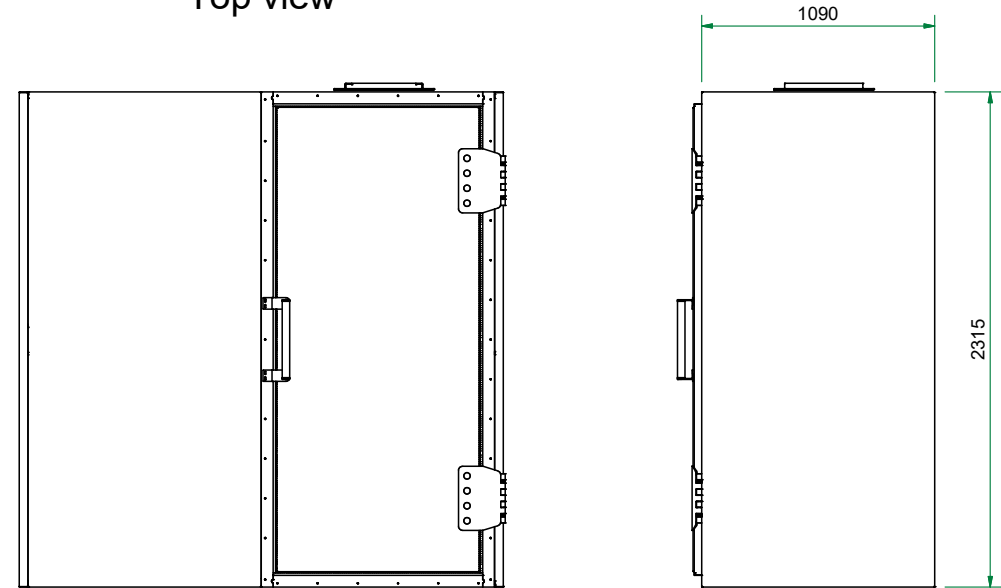

The possible locations for the shielded door are marked green

Top view

Front view

Right view

Title : Faraday cage 1x2 1090x2263		Scale 1 : 25	Designed : RvdB	Checked :	
Projectname : Faraday cage 1x2 1090x2263			Date : 30-11-2022	Date :	
Client:		Projection 	A3 Page	Project number:	Rev. 00
 WWW.HOLLANDSHIELDING.COM TELEFOON : +31 78 204 9000 FAX : +31 78 204 9008 E-MAIL : INFO@HOLLANDSHIELDING.COM				1 of 1	Drawing number