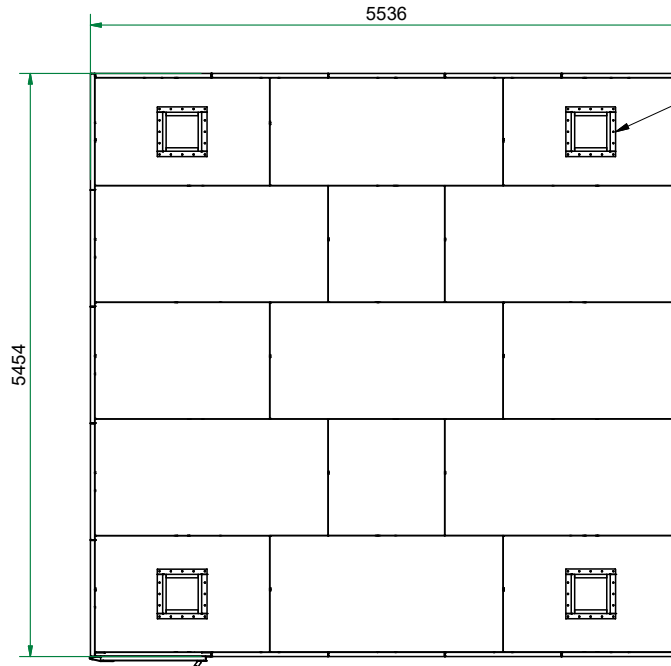

Title : PF - 5x4 - 5453x4445		Scale 1 : 50	Designed : RvdB	Checked :
Projectname : Prefab cage 5x4			Date : 9-3-2023	Date :
Client :		Projection 	A3 Page	Project number:
Holland Shielding Systems BV WWW.HOLLANDSHIELDING.COM TELEFOON : +31 78 204 9000 FAX : +31 78 204 9008 E-MAIL : INFO@HOLLANDSHIELDING.COM				Rev. 00
			1 of 1	Drawing number PF - 5x5 - 5453x5536